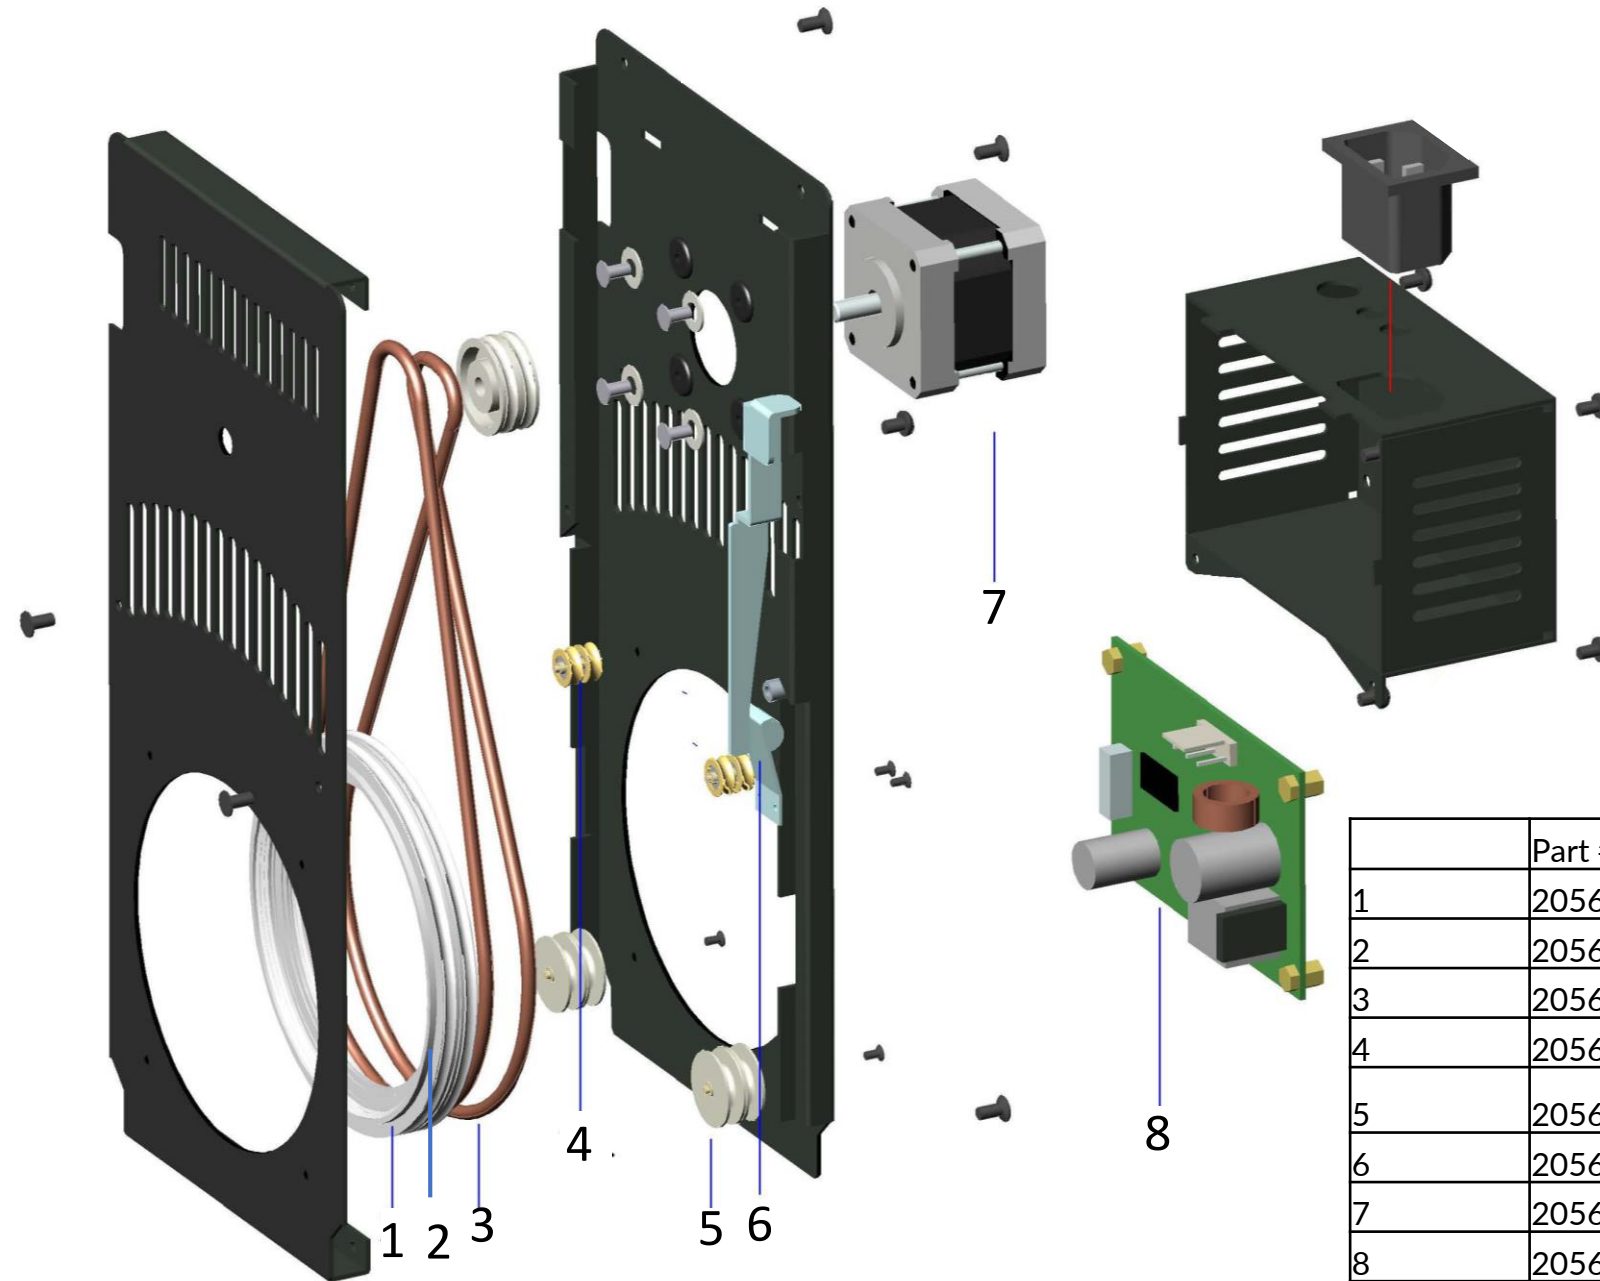

ROSCO

Simple Spin[®] Part Diagram

	Part #	Description
1	205650010000	Gobo Wheel - Simple Spin, Revo, Revo Pro
2	205650020001	Threaded Collar - Simple Spin, Revo, Revo Pro
3	205653100000	Simple Spin - Silicon Belt - Set of 2 (A+B)
4	205650040000	Simple Spin - Guide Stud Set of 2
5	205650030000	Revo/ Pro/Simple Spin - Teflon Belt Guide Set of 4
6	205650050000	Simple Spin, Revo Friction Lock w Spacer
7	205650060000	Simple Spin - Stepper Motor
8	205650020002	Simple Spin Pcb