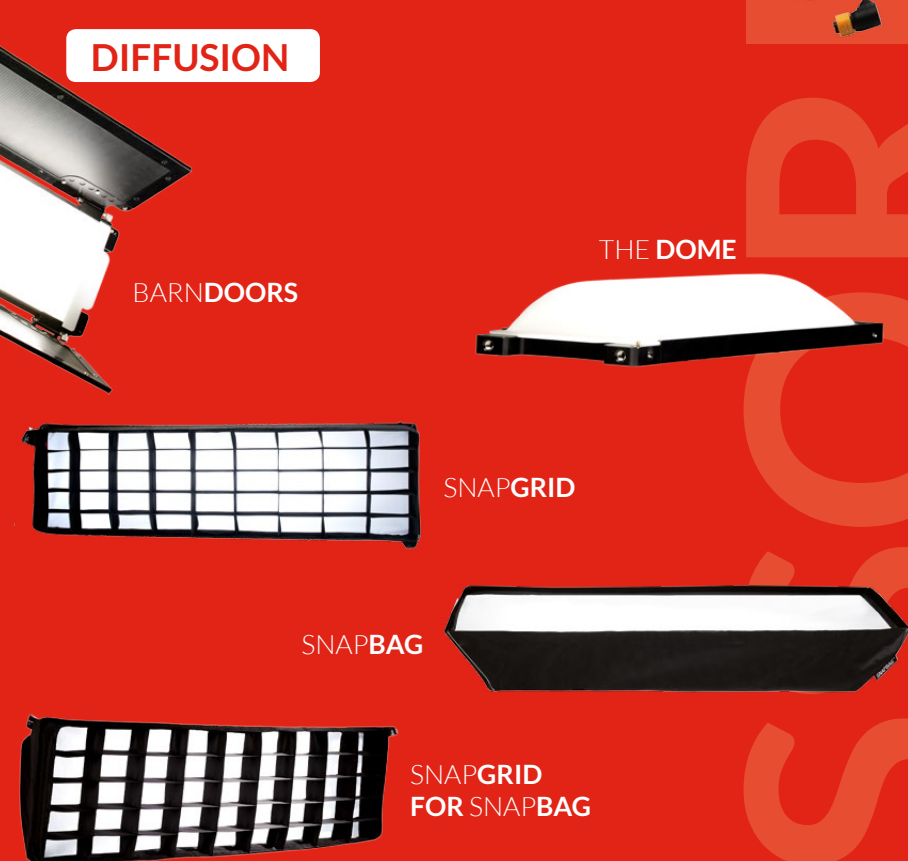

**POWER**

**DIFFUSION**

**MOUNTS**

**BAG**

EVOLVE YOUR WORKFLOW

**MIX™**

Designed & Engineered in France

**WINNER**  
BEST OF SHOW NAB LIGHTING TECHNOLOGY  
2018