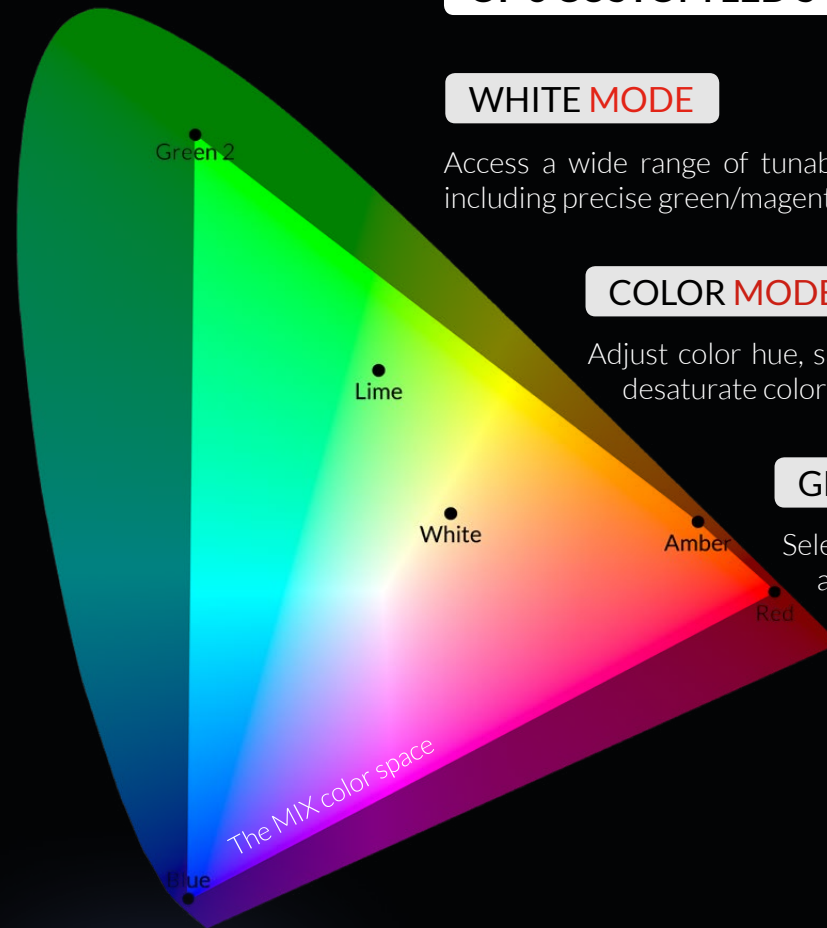

# MIX™

TRUE ROSCO COLOR MEETS LED LIGHTING TECHNOLOGY

### WHITE MODE

Access a wide range of tunable white light from 1700°k to 10000°k, including precise green/magenta correction.

### COLOR MODE

Adjust color hue, saturation and intensity with the ability to desaturate colors to several white color temperatures.

### GEL MODE TRUE ROSCO COLOR

Select a ROSCO gel from a vast gel library and even modify the gel's hue, saturation, and green/magenta shift as needed.