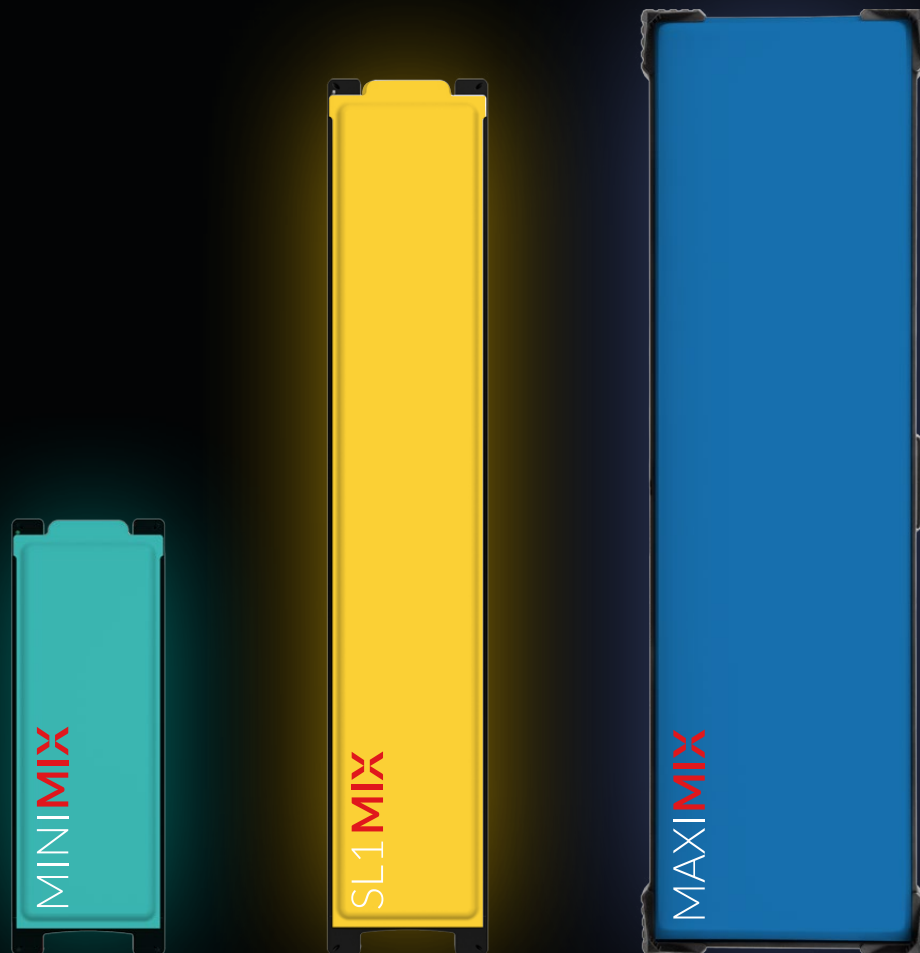

# MIX™

TRUE ROSCO COLOR MEETS LED LIGHTING TECHNOLOGY