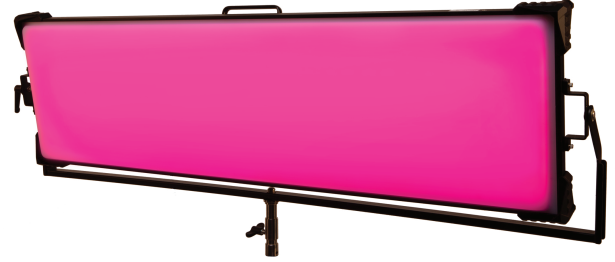

Powered By Rosco's Patented MIX® Technology

Lighting professionals no longer need to sacrifice F-stops for color-mixing technology. The DMG MAXI is a lightweight, ultra-bright soft light that provides superior, full-spectrum color rendering for set lighting. The fixture features a powerful array of emitters that can produce virtually any color desired, and white light that looks fantastic on skin tones.

Multiple DMG MAXI units can be assembled together using the LINK 2 and LINK 4 accessories to create larger/brighter light sources. A Double Yoke Accessory and a Triple Yoke Accessory are also available to combine two or three MAXI lights together.

Note: This fixture requires a power supply to operate – sold separately.

Product Number 29822400A360 DMG MAXI

KEY FEATURES

Rosco's patented MIX technology features six LEDs: Red + Lime + Green + Blue + Amber + White.

The unique, phosphor-converted MIX LEDs inside the DMG MAXI produce more of the wavelengths found in all human skin tones.

The wider color gamut created by Rosco's MIX technology enables the DMG MAXI to create over 130 True Rosco Color™ gel matches..

TECHNICAL SPECS

Lux @ 1 meter (3.3 ft.) (Without diffuser)	7377 @ 3200K / 7550 @ 5600K	Color Temperature Range	1700K – 10,000K
Lux @ 3 meter (10 ft.) (Without diffuser)	1034 @ 3200K / 1045 @ 5600K	Flicker-Free	Up to 4,000 FPS
Fixture Input Voltage	100-240 VAC	Control Protocols	Via Bluetooth using the myMIX app RDM enabled DMX 512 via 5-pin XLR Wireless via LumenRadio CRMX Timo FX transceiver ArtNet via LAN (RJ45) and WiFi (2.4 & 5.8GHz)
Battery Voltage	24-35 VDC	Dimensions	47" x 14" x 3.3" (120cm x 36cm x 8.5cm)
Maximum Power	360W	Weight	17.6 lbs (8 kg)
LED Colors	Red*, Green, Blue, Lime*, Amber*, White (4000K) *Denotes phosphor-converted LEDs that are unique to Rosco.	Body Material	Aluminum
Light Modes	WHITE / GEL (with True Rosco Color Gel Matches) / COLOR – HSI & XY (With Rec 709 & Rec 2020 overlays) / EFFECTS / SOURCE MATCH	Circuit Board Material	Aluminum