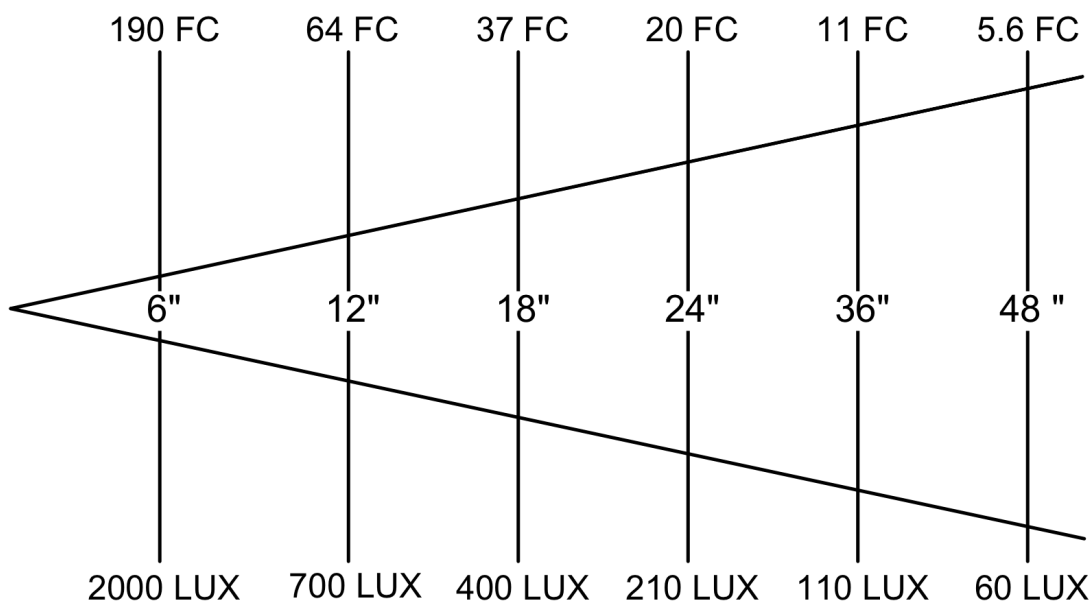

DIMENSIONS & WEIGHT

Dimensions: 9.1" (231mm) Diameter x 1.3" (33mm) Depth

Weight: 2.4 lbs (1.1kg)

PHOTOMETRICS

ATTRIBUTES AND POWER

Color Temperature (Approximate): 5,800°K

Power: 12V DC Input (Global Transformer)

Power Consumption: 24 Watts (2A at 12V DC)

Lamp Life: 60,000 hrs

Operating Temperature: -22°F - +185°F (-30°C - +85°C)