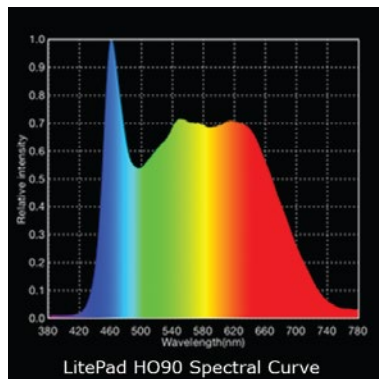

LitePad HO90 is Rosco's revolutionary, edge-lit LED source that lighting professionals use for accent and fill lighting – now featuring a high CRI output. At only 0.3" (8mm) thick, LitePad HO90 is able to fit in places where conventional light sources will not. LitePad HO90 is daylight balanced (5300K), features High CRI (90+) emitters and produces a soft, flattering quality of light that is easy on the eyes. Available in six standard sizes, LitePad HO90 has LEDs on all four sides of the perimeter for maximum brightness, while an interior connector provides a solid power connection directly on the LitePad itself. LitePad HO90 is the perfect solution for lighting night-time car interiors, adding a glow to scenery or props, or any situation that needs extra illumination without space for a traditional fixture.

PROPERTIES

- Color Temperature: 5300K
- CRI: 93
- Lamp Life: 60,000 hrs
- Operating Temperature: -30°C - +85°C
- Power: 12V DC Input

DIMENSIONS & WEIGHT

	Width	Length	Depth	Weight
3" Circle	3.0" Diameter		0.37"	0.10 lbs.
3" x 6"	3.0"	6.0"	0.37"	0.30 lbs.
3" x 12"	3.0"	12.0"	0.37"	0.55 lbs.
6" x 6"	6.0"	6.0"	0.37"	0.55 lbs.
6" x 12"	6.0"	12.0"	0.37"	1.10 lbs.
12" x 12"	12.0"	12.0"	0.37"	2.15 lbs.