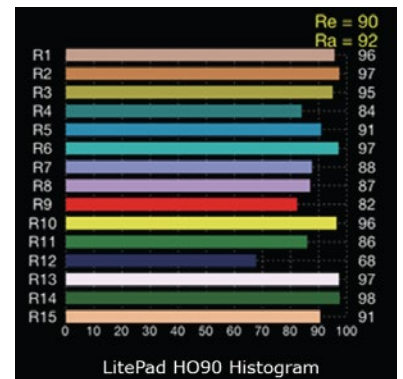

LitePad HO90 is Rosco's revolutionary, edge-lit LED source that lighting professionals use for accent and fill lighting – now featuring a high CRI output. At only 0.3" (8mm) thick, LitePad HO90 is able to fit in places where conventional light sources will not. LitePad HO90 is daylight balanced (5300K), features High CRI (90+) emitters and produces a soft, flattering quality of light that is easy on the eyes. Available in six standard sizes, LitePad HO90 has LEDs on all four sides of the perimeter for maximum brightness, while an interior connector provides a solid power connection directly on the LitePad itself. LitePad HO90 is the perfect solution for lighting night-time car interiors, adding a glow to scenery or props, or any situation that needs extra illumination without space for a traditional fixture.

IN THE BOX

- LitePad HO90
- Transformer
- Right Angle Extension Cable

POWER CONSUMPTION

	Wattage	Amps
3" Circle	3.25	0.27
3" x 6"	6	0.5
3" x 12"	9.75	0.81
6" x 6"	7.75	0.65
6" x 12"	12	1
12" x 12"	16	1.33

PROPERTIES

- Color Temperature: 5300K
- CRI: 93
- Lamp Life: 60,000 hrs
- Operating Temperature: -30°C - +85°C
- Power: 12V DC Input

DIMENSIONS & WEIGHT

	Width	Length	Depth	Weight
3" Circle	3.0" Diameter		0.37"	0.10 lbs.
3" x 6"	3.0"	6.0"	0.37"	0.30 lbs.
3" x 12"	3.0"	12.0"	0.37"	0.55 lbs.
6" x 6"	6.0"	6.0"	0.37"	0.55 lbs.
6" x 12"	6.0"	12.0"	0.37"	1.10 lbs.
12" x 12"	12.0"	12.0"	0.37"	2.15 lbs.