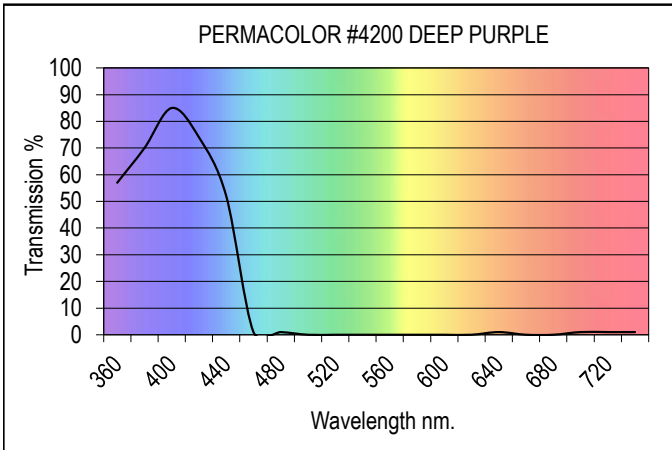

COLOR FILTER TECHNICAL DATA SHEET

SWATCHBOOK: PERMACOLOR
COLOR FILTER: #4200 DEEP PURPLE
DESCRIPTION: Permanent Color Filter
MAX. TRANS.: 89%

COLORIMETRIC DATA

OBSERVER: CIE 1931 10 Degree
SOURCE:

- 'A' (tungsten)
- 'D65' (daylight)

nm.	360	380	400	420	440	460	480	500	520	540	560	580	600	620	640	660	680	700	720	740
trans %	57	70	85	74	52	1	1	0	0	0	0	0	0	0	1	0	0	1	1	1

MATERIAL SPECIFICATIONS:

General Description: Dichroic Coated Glass Filter
 Substrate: Borosilicate
 Thickness: 1.75mm
 3.3mm and 1.1mm also available
 Manufactured in: U.S.A