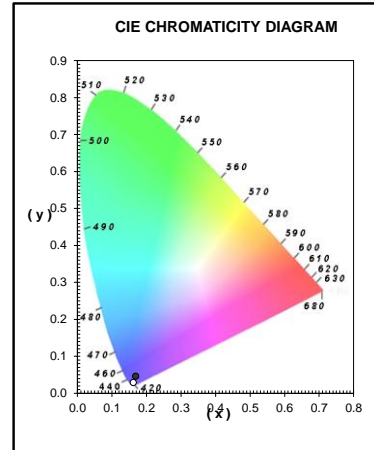

COLOR FILTER TECHNICAL DATA SHEET

SWATCHBOOK: PERMACOLOR
COLOR FILTER: #4200 DEEP PURPLE
DESCRIPTION: Permanent Color Filter
MAX. TRANS.: 89%

COLORIMETRIC DATA

OBSERVER: CIE 1931 10 Degree
SOURCE:

- 'A' (tungsten)
- 'D65' (daylight)

nm.	360	380	400	420	440	460	480	500	520	540	560	580	600	620	640	660	680	700	720	740
trans %	57	70	85	74	52	1	1	0	0	0	0	0	0	0	1	0	0	1	1	1

MATERIAL SPECIFICATIONS:

General Description: Dichroic Coated Glass Filter
 Substrate: Borosilicate
 Thickness: 1.75mm
 3.3mm and 1.1mm also available
 Manufactured in: U.S.A